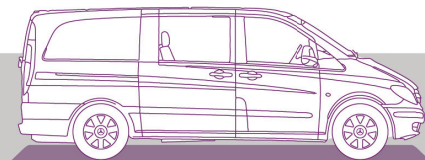

Melody of Balance

musical-meditative-artistic balance act with thrilling conclusion

Props Transport Information

Total Weight: 61 KG /135 lbs.

FITS INTO:

MERCEDES
VIANO, VITO

OPEL
VIVARO